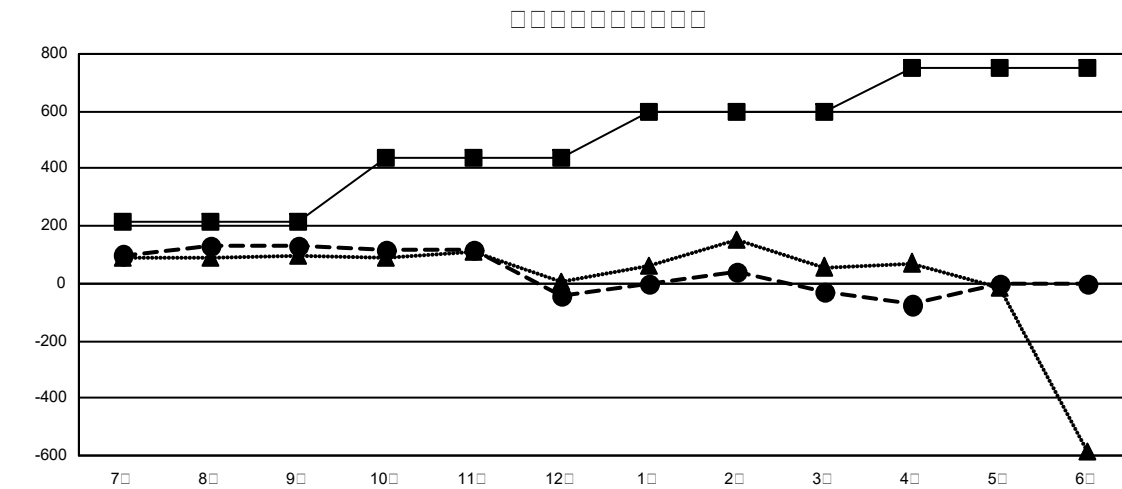

GMT MONTHLY MEMBERSHIP PROGRESS REPORT

Results as of: 5/31/2020

Multiple District 337

LOCATION: JAPAN

GMT: OPEN

GMT 5 - J

2019-2020			
7/8/9	10/11/12	1/2/3	4/5/6
2	0	0	0
4	0	0	0
2	1	2	0
3	0	0	0

2019-2020			
7/8/9	10/11/12	1/2/3	4/5/6
215	407	260	
225	194	357	
160	268	240	
150	66	109	

GMT: 2	
88	
6	
872	
966	

282 CLUBS OF 390	

11,425 (75.54%)	
3,700 (24.46%)	
5,239	
2,931	