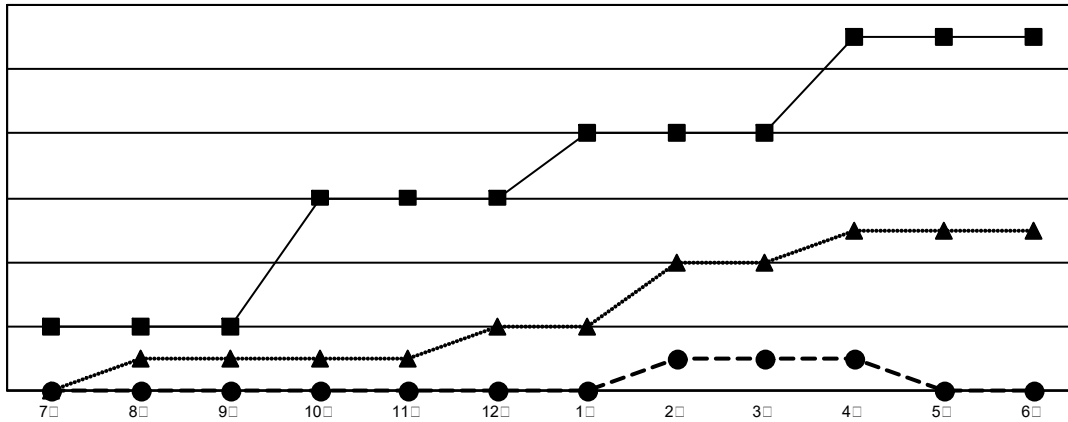

GMT MONTHLY MEMBERSHIP PROGRESS REPORT

Results as of: 5/31/2020

Multiple District 337

LOCATION: JAPAN

GMT: OPEN

GMT 5 - J

2019-2020			
7/8/9	10/11/12	1/2/3	4/5/6
2	0	0	0
4	0	0	0
2	1	2	0
3	0	0	0

2019-2020			
7/8/9	10/11/12	1/2/3	4/5/6
215	407	260	
225	194	357	
160	268	240	
150	66	109	

GMT: 2	
88	
6	
872	
966	

282 CLUBS OF 390	

11,425 (75.54%)	
3,700 (24.46%)	
5,239	
2,931	